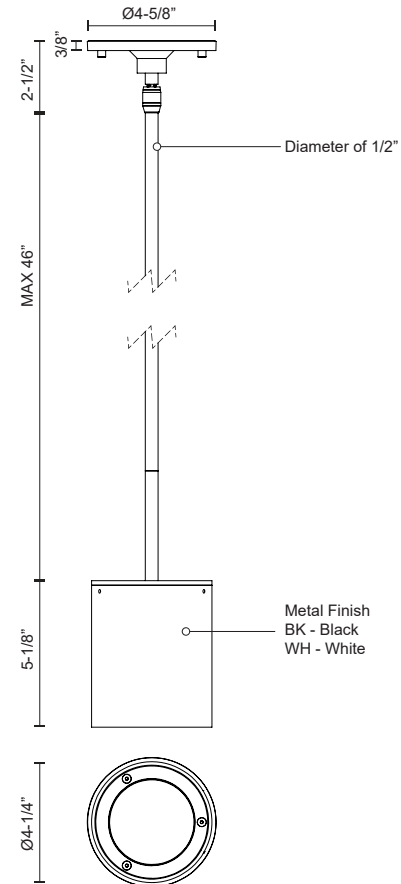

LAMAR EP19404

PENDANTS

PROJECT

SPECIFICATION DETAILS

Fixture Dimensions	L4 1/4" x W4 1/4" x H5 1/8"
Light Source	LED with DC Driver
Wattage	20W
Total Lumens	1785lm
Delivered Lumens	BK-1132lm; WH-1215lm;
Voltage	120V
Color Temperature	3000K
CRI (Ra)	90CRI
Optional Color Temps	2700K - 5000K Available, Minimum Order Quantities Apply
LED Rated Life	50,000 hours
Dimming	100% - 10%, TRIAC or ELV Dimmer (Not Included)
Diffuser Details	White PC Diffuser
Adjustable	Yes
Rod Length	46" Max (3x12" + 1x6" + 1x4")
Minimum Hang Height	12"
Sloped Ceiling Adaptable	Yes, Up to 18 Degrees
Location	Wet
Canopy Dimensions	D4-5/8" x H3/8"
Paint Finish	BK02; WH02;

* For custom options, consult factory for details.

* For warranty information, please visit www.kuzcolighting.com/warranty

DESCRIPTION

Extruded aluminum cylinders with cast retaining rings and mounts. Exterior surface mount or pendant with Frosted PC Diffuser. Down light. Custom options available.

KUZCO

CANADA: 19054 28TH AVENUE - SURREY, BC V3Z 6M3

USA: 3035 E. LONE MOUNTAIN ROAD - LAS VEGAS, NV 89081

WWW.KUZCOLIGHTING.COM

© 2019 KUZCO LIGHTING. ALL RIGHTS RESERVED.

COMMENT